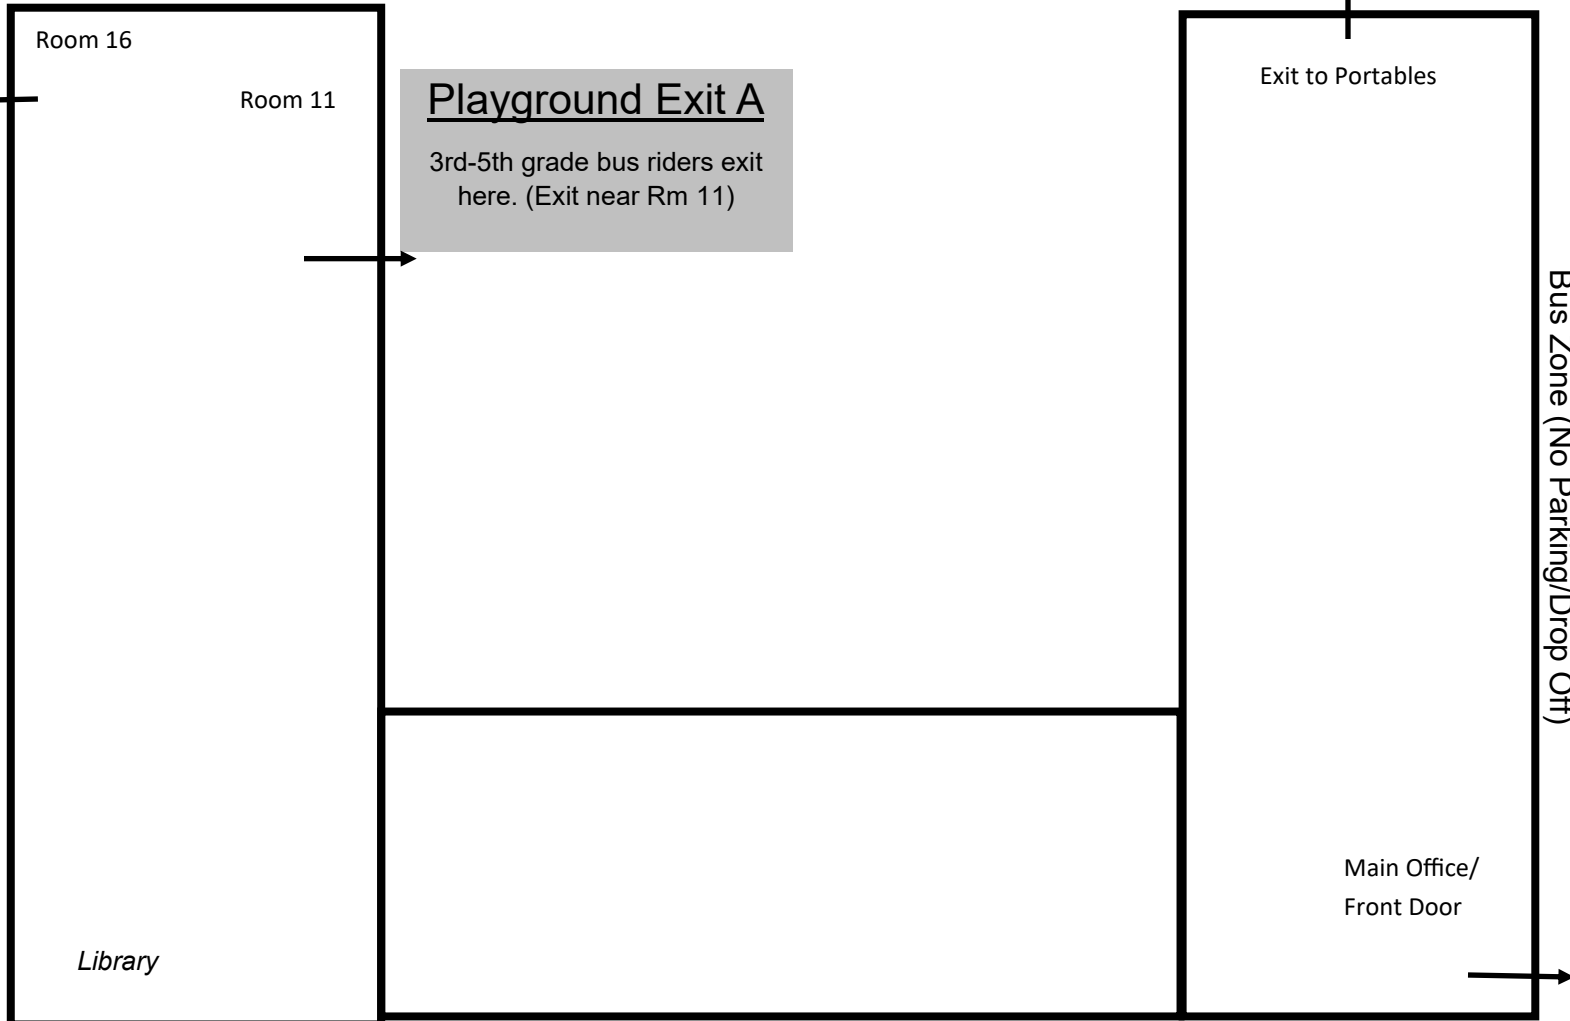

JOHN TUCK ELEMENTARY
2020-2021
BUILDING EXIT PLAN

West Exit

4th & 5th grade pick up & walkers exit here
(Exit near Rm 16)

Playground Exit B

3rd-5th grade bus riders exit here.
(Exit to Portables)

Playground Exit A

3rd-5th grade bus riders exit here.
(Exit near Rm 11)

Front Door Exit

KG & 1st grade pick up
KG-2nd grade bus riders

Library Exit

2nd & 3rd Grade pick up or walkers

NW 12th St.

Student Pick Up & Drop Off Only

Bus Zone (No Parking/Drop Off)

NW 10th St.

Student Pick Up & Drop Off Only

NW Birch St.